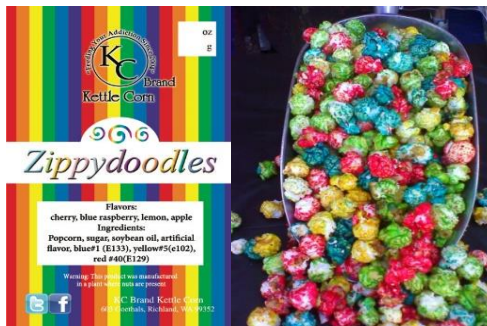

A robust caramel flavor. Cooked in the same style as kettle corn, this sweet treat made to please the palette.

#3
$6.00
1 Gallon