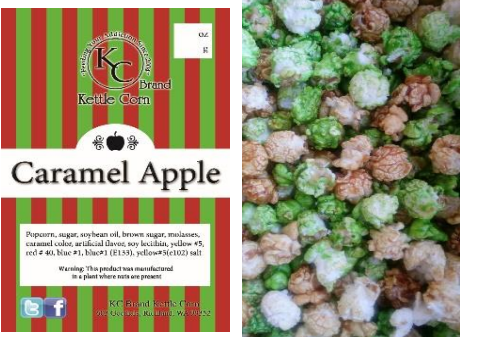

Fruit flavored Zippydoodles. With a flavor that tastes remarkably like fruit flavored cereal, they're almost always a hit with the kids.

#4
$6.00
1 Gallon