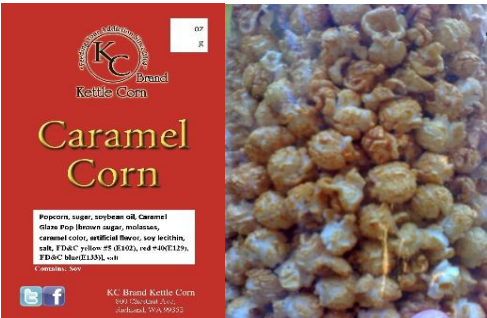

KC Brand Kettle Corn

Richland, WA

kcbrandkettlecorn.com

509-947-3262

Organization: _____

Seller: _____

Contact # _____

#1
\$6.00
1 Gallon

A perfect combination of salty and sweet. Full kernels of gourmet popcorn, are glazed in the kettle as they pop, then lightly salted for that classic taste.

#2
\$6.00
1 Gallon

A robust caramel flavor. Cooked in the same style as kettle corn, this sweet treat made to please the palette.